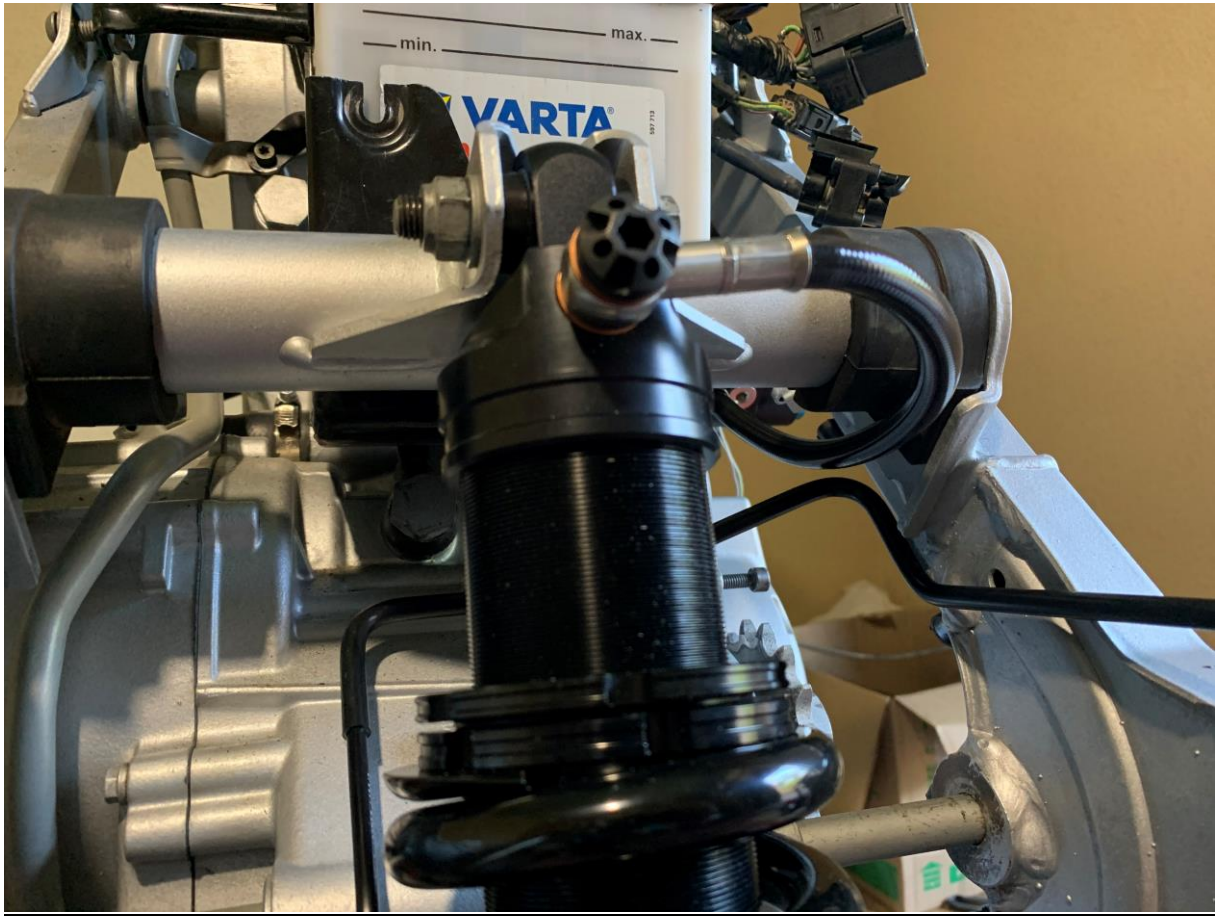

INSTRUCTION SHEET BMW F 650 GS / Dakar REAR 2000-2007

- Route the hose of the HPA as shown in the picture
- Use the added hardware to mount the adjuster knob on the added bracket.
- Use the original place

ADDED HARDWARE :

Bolt M6x25	2 pcs
Bracket HPA004	1 pc
Rubber support block	2 pc
Support strap	2 pc