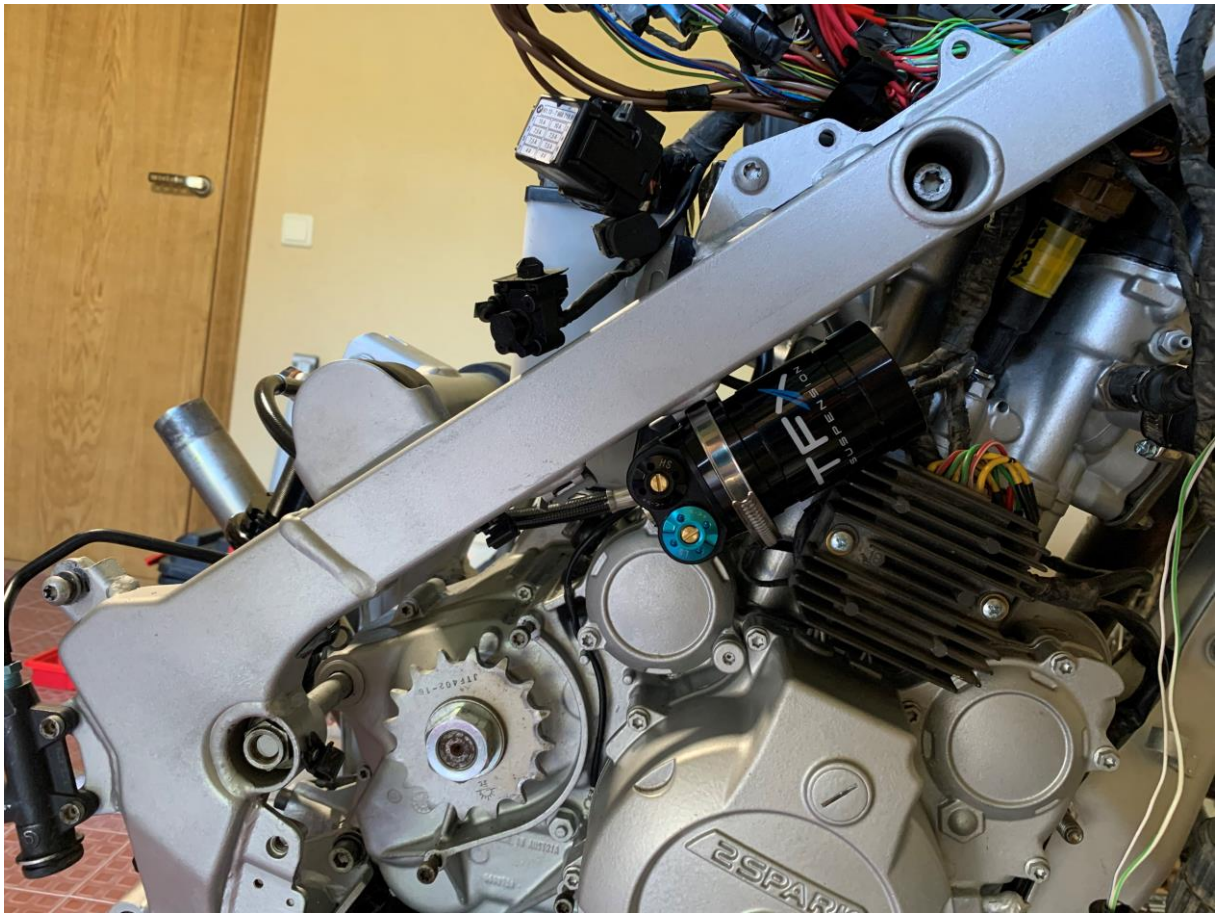

INSTRUCTION SHEET BMW F 650 GS / Dakar REAR 2000-2007

- Route the hose of the HPA as shown in the picture
- Use the added hardware to mount the adjuster knob on the added bracket.
- Use the original place

ADDED HARDWARE :

Bolt M6x25	2 pcs
Bracket HPA004	1 pc
Rubber support block	2 pc
Support strap	2 pc