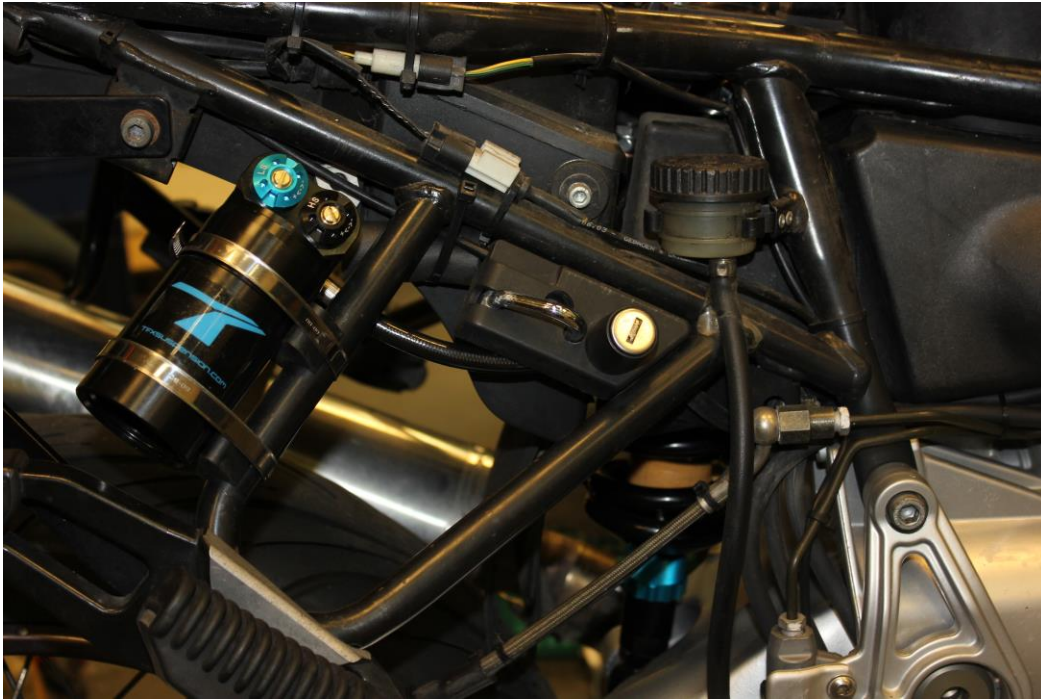

## R1150GS & GSA REMOTE RESERVOIR MOUNTING LOCATION

## R1150GS & GSA HYDRAULIC PRELOAD ADJUSTER MOUNTING LOCATION