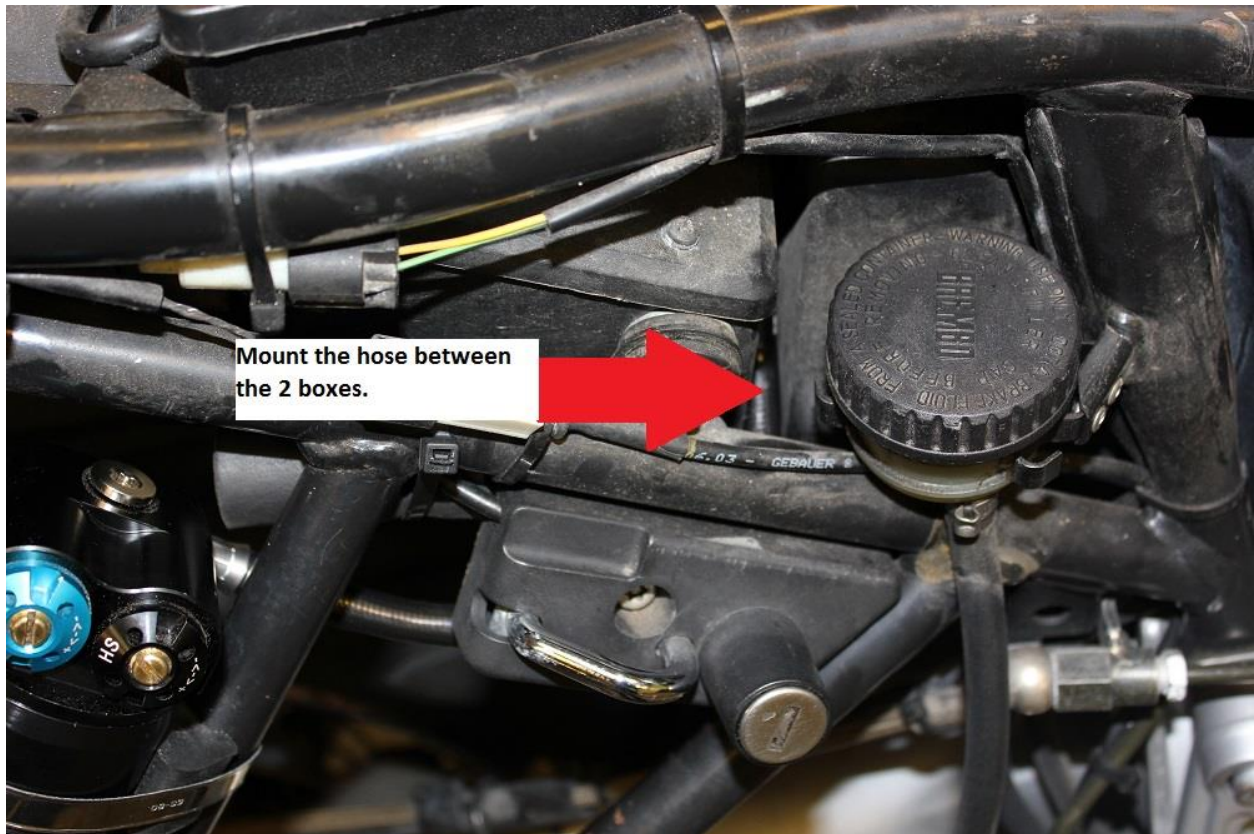

## R1150GS & GSA REMOTE RESERVOIR MOUNTING LOCATION

## R1150GS & GSA HYDRAULIC PRELOAD ADJUSTER MOUNTING LOCATION